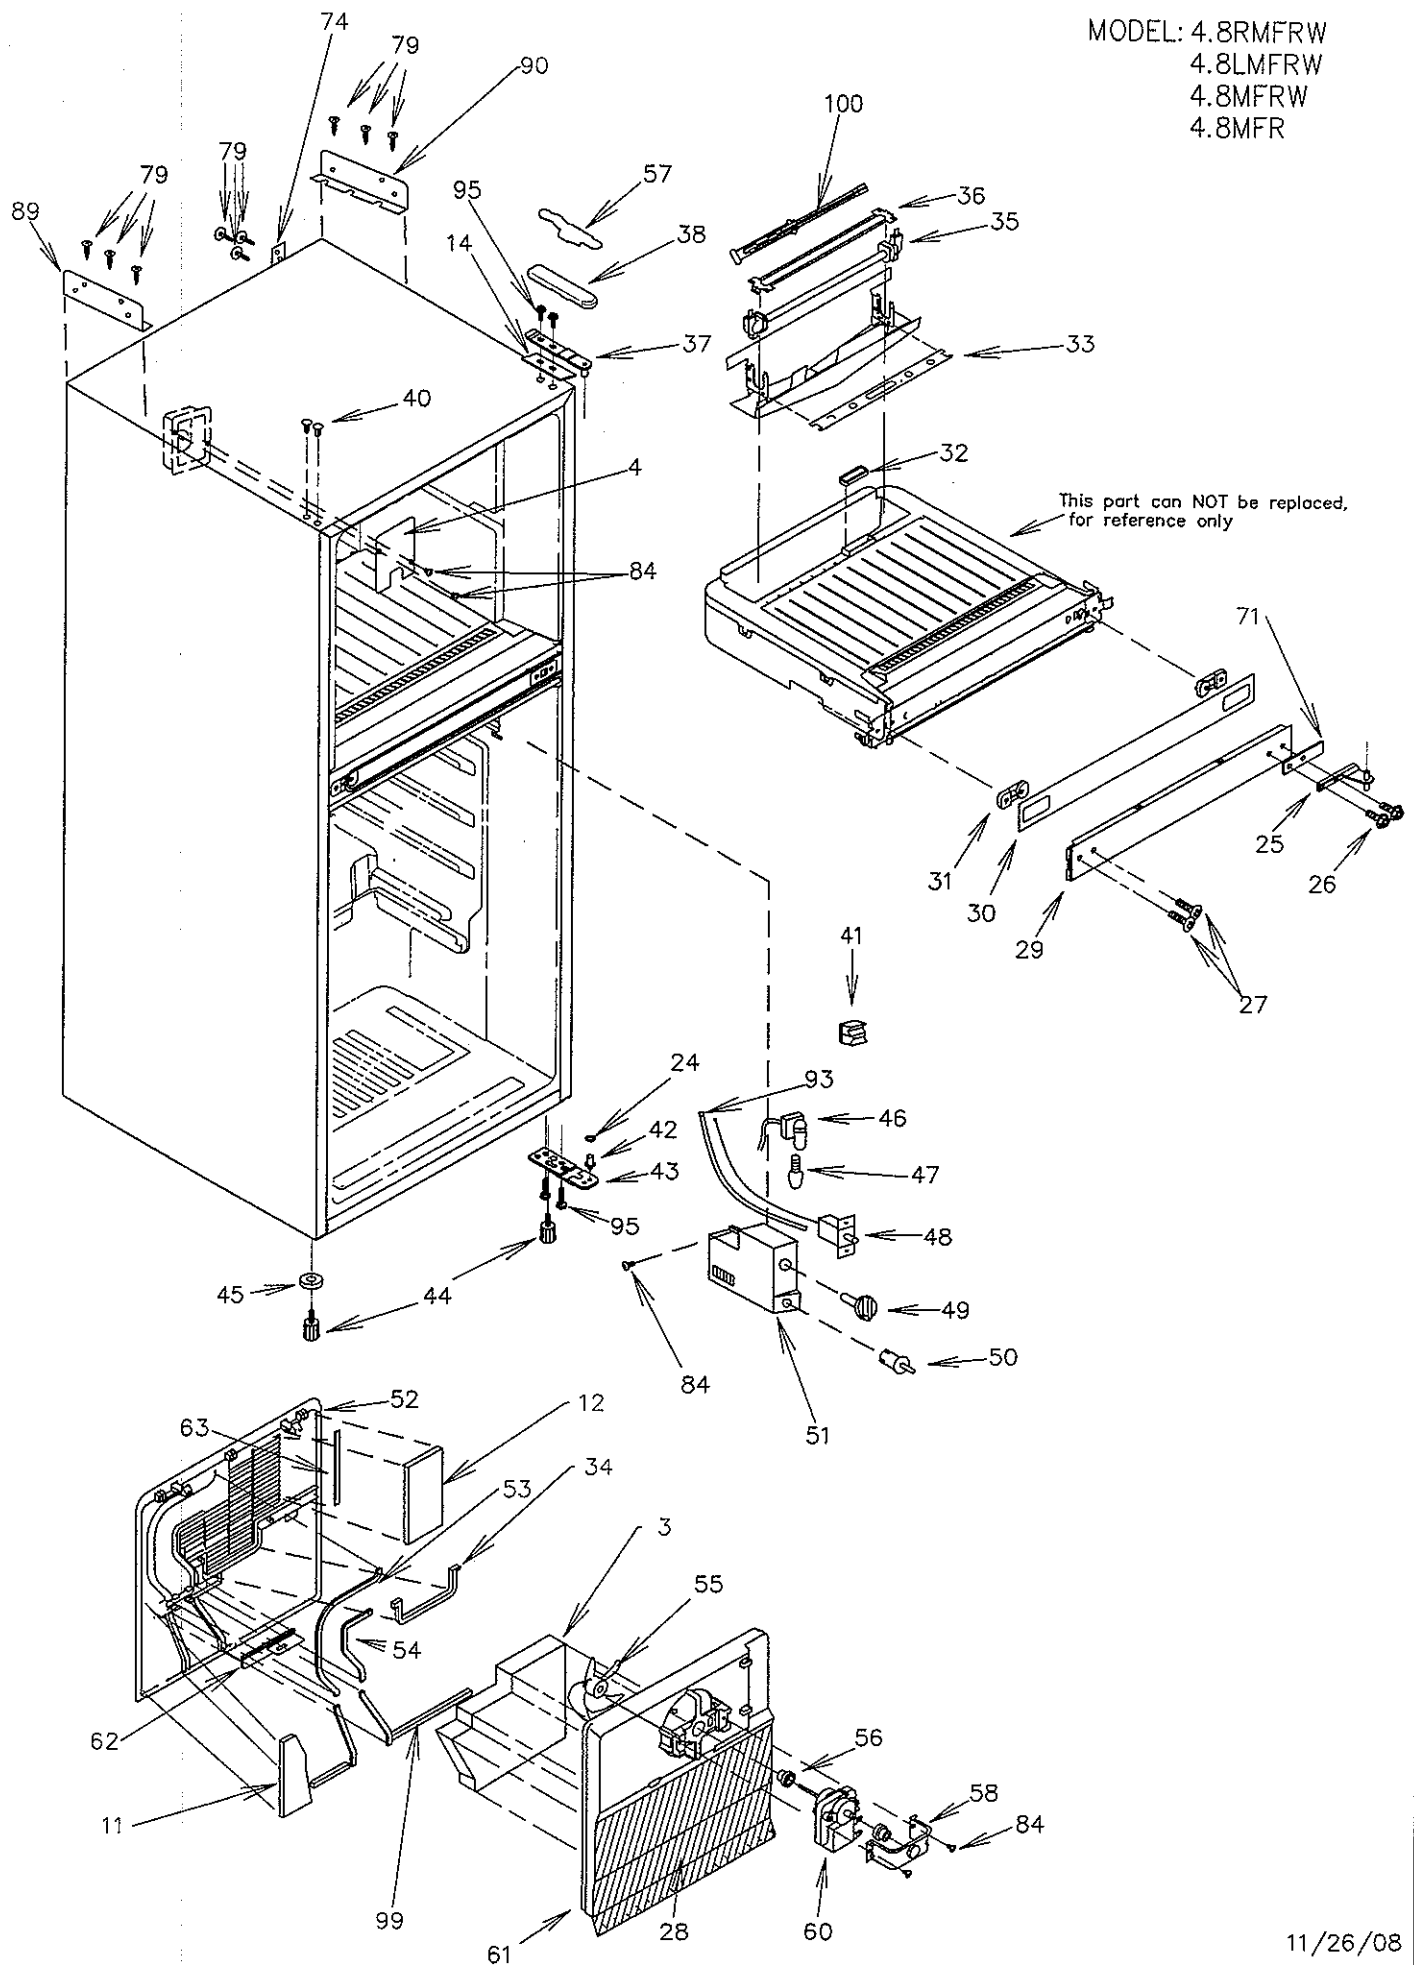

SR4887MFRW
SR4887MFLW

SR4886MFW
SR4886MFB

4.8RMFRW
4.8LMFRW

4.8MFRW
4.8MFR

Illus. No.	Part No.	Description	Illus. No.	Part No.	Description
65	8002530811400	Nylon Tie	86	4243C24510	Power Cord SPT-3
66	8332430650700	Vibration-Proof Rubber	87	8332530850200	Case, Timer Box Cover
67	8330420250300	Single Drier 8g.	88	8334530950500	Defrost Timer
68	8312430970001	Bolt # 10194	89	8332650151071	Bracket Left, White
69	8312430683101	#10195 Grommet, Comp. Mtg.		8332650151001	Bracket Left, Black
70	8332120150271	Plate Cabinet Base	90	8332650151171	Bracket Right, White
71	8342132500270	Shim, Mid		8332650151101	Bracket Right, Black
72	8334238050300	Running Capacitor 12MF	91	W1050080050555	Green Wire w/ Eyelet
73	8312532784100	Cord Clamp	92	ST1PN35010SM-	Screw #10139
74	8332113150800	Plate Reinf.	93	8312533015500	PVC Cover Tube
75	8332533251100	Relay Cover	94	8002530811404	Nylon Tie 4"
76	2FB0R50200100	PTC Relay PTH7M6R8MD3	95	SSHY50140SF-	Trivalent Chrom. Screw M5x14
77	8338030451300	Comp. SF43C72RAU6	96	8332433052100	Insulation, Suction Tube
78	8312433184801	Plate Support Condenser	97	8330321654300	F-Door Gasket, White
79	2FB2236200200	Screw #159		8330321654310	F-Door Gasket, Black
80	8334530950900	Bi-Metal Thermo Assy.	98	8330321654200	R-Door Gasket, White
81	2BC0410115600	Evaporator & Suction Assy.		8330321654210	R-Door Gasket, Black
82	8312232488700	Drain Trap	99	2BC2237442760	Seal E
83	3903000516	Nylon Clamp	100	8334530917700	Thermal Fuse Assy.
84	S1440100001000	Screw # 023	101	8332330152100	Mars Handle (4.8RMFRW & 4.8LMFRW)
85	S0440080001T00	Screw # 026	102	SM2FN40120UL-	Screw #10131(4.8RMFRW & 4.8LMFRW)

PARTS NOT ILLUSTRATED

8336460132800	Owner's Manual
8336460632800	FTC Label
8336460850500	Wiring Diagram
8336411950600	Child Entrapment Leaflet
8336460810100	Warning Decal (White)
8336460810110	" (Black)
8332233451020	Handle Label (4.8RMFRW & 4.8LMFRW)

11/26/2008

MODEL: 4.8RMFRW
4.8LMFRW
4.8MFRW
4.8MFR